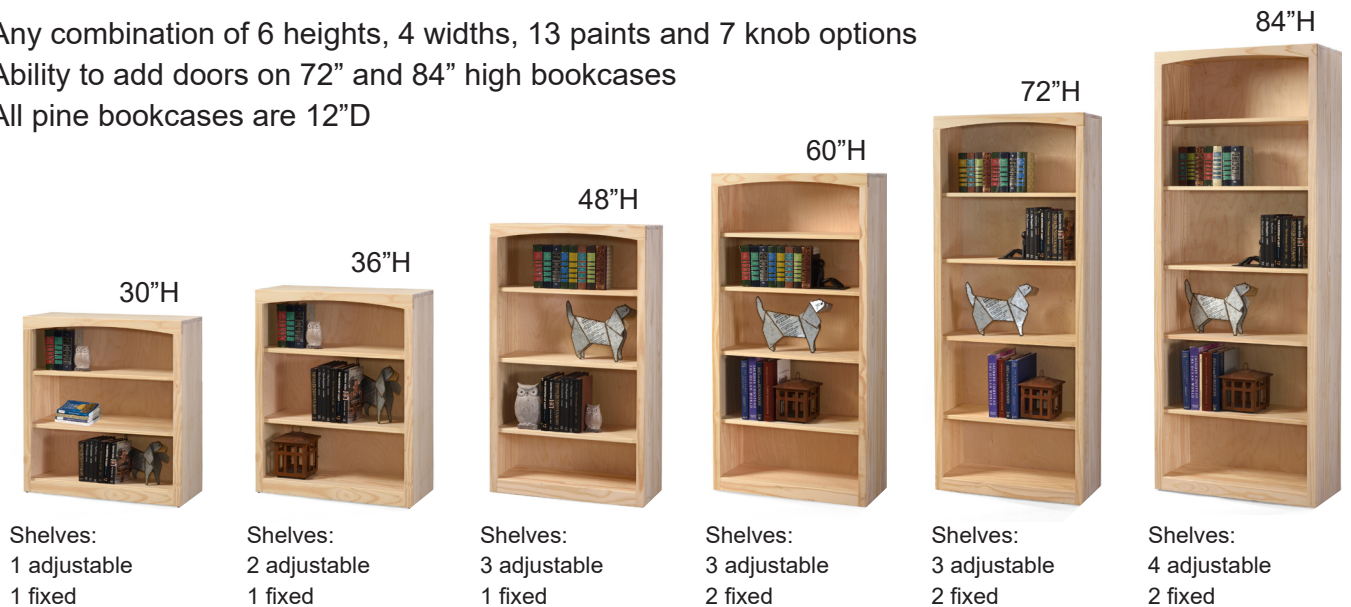

72"H 1 Door Pantry **72072**
72"H x 20¼"W x 16¼"D
*four adjustable shelves
Shown in Wedgwood Blue

36" WIDTH 2 DOOR OPTIONS

36"H 2 Door Cabinet **73636**
36"H x 36½"W x 16¼"D
*two adjustable shelves
Shown in Snow White

48"H 2 Door Cabinet **73648**
48"H x 36½"W x 16¼"D
*three adjustable shelves
Shown in Solid Black

72"H 2 Door Pantry **73672**
72"H x 36½"W x 16¼"D
*four adjustable shelves
Shown in Storm Gray

PINE BOOKCASES

BUILD YOUR OWN SOLID WOOD BOOKCASE

- Any combination of 6 heights, 4 widths, 13 paints and 7 knob options
- Ability to add doors on 72" and 84" high bookcases
- All pine bookcases are 12"D

BOOKCASE SIZE OPTIONS